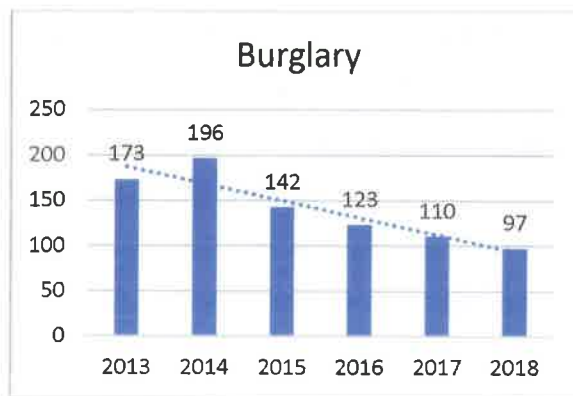

Fairfield Police Department
Index Crime Summary 2013-2018

The following is a summary of the Part 1 Index Crime Offenses for the Town of Fairfield from 2013 to 2018.

	2013	2014	2015	2016	2017	2018
Murder	0	0	0	0	0	0
Rape	4	4	4	3	2	1
Robbery	16	9	5	17	9	12
Aggr. Assault	8	20	12	18	12	21
Burglary	173	196	142	123	110	97
Larceny	939	944	771	821	710	791
MV Theft	39	30	35	59	102	65
Arson	1	2	1	0	0	0
Total Index Offenses	1180	1205	970	1041	945	987