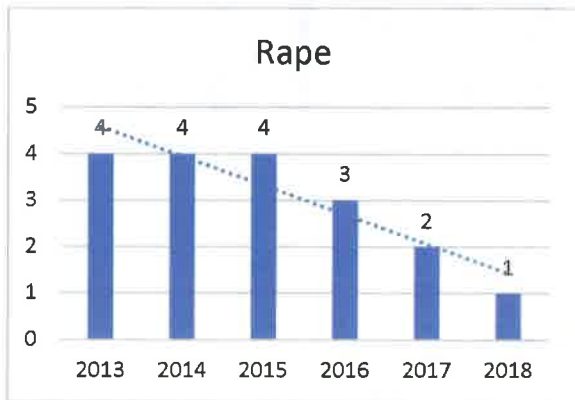

Fairfield Police Department
Index Crime Summary 2013-2018

The following is a summary of the Part 1 Index Crime Offenses for the Town of Fairfield from 2013 to 2018.

	2013	2014	2015	2016	2017	2018
Murder	0	0	0	0	0	0
Rape	4	4	4	3	2	1
Robbery	16	9	5	17	9	12
Aggr. Assault	8	20	12	18	12	21
Burglary	173	196	142	123	110	97
Larceny	939	944	771	821	710	791
MV Theft	39	30	35	59	102	65
Arson	1	2	1	0	0	0
Total Index Offenses	1180	1205	970	1041	945	987