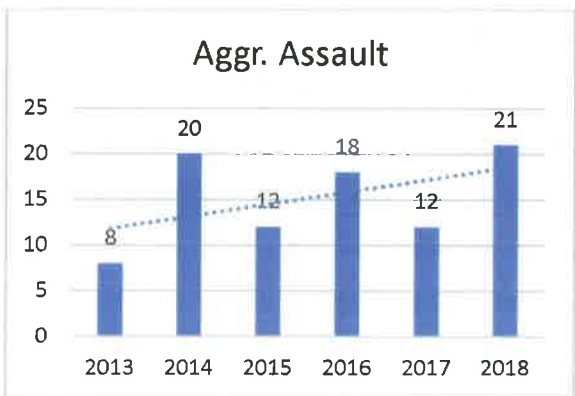

Fairfield Police Department
Index Crime Summary 2013-2018

The following is a summary of the Part 1 Index Crime Offenses for the Town of Fairfield from 2013 to 2018.

	2013	2014	2015	2016	2017	2018
Murder	0	0	0	0	0	0
Rape	4	4	4	3	2	1
Robbery	16	9	5	17	9	12
Aggr. Assault	8	20	12	18	12	21
Burglary	173	196	142	123	110	97
Larceny	939	944	771	821	710	791
MV Theft	39	30	35	59	102	65
Arson	1	2	1	0	0	0
Total Index Offenses	1180	1205	970	1041	945	987

The Part 1 Offenses are defined as follows:

- **Murder:** The willful killing of one human being by another
- **Rape:** Penetration, no matter how slight, of the vagina or anus with any body part or object, or oral penetration by a sex organ of another person, without the consent of such victim.
- **Robbery:** The taking or attempted to take anything of value from the care, custody or control of a person or persons by force or threat of force or violence and/or by putting the victim in fear.
- **Aggravated Assault:** The unlawful attack by one person upon another for the purpose on inflicting severe or aggravated bodily injury. This type of assault is usually accomplished by the use of a weapon or by means likely to produce death or great bodily harm.
- **Burglary:** The unlawful entry of a structure to commit a felony or theft.
- **Motor Vehicle Theft:** The theft or attempted theft of a motor vehicle.
- **Arson:** Any willful or malicious burning or attempt to burn, with or without intent to defraud, a dwelling house, public building, motor vehicle or aircraft, personal property of another, etc.