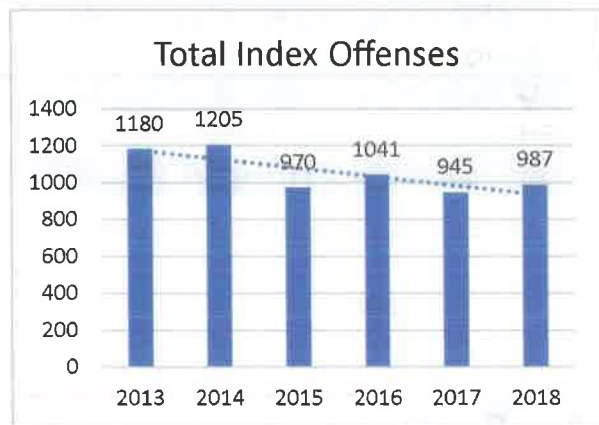

Fairfield Police Department
Index Crime Summary 2013-2018

The following is a summary of the Part 1 Index Crime Offenses for the Town of Fairfield from 2013 to 2018.

	2013	2014	2015	2016	2017	2018
Murder	0	0	0	0	0	0
Rape	4	4	4	3	2	1
Robbery	16	9	5	17	9	12
Aggr. Assault	8	20	12	18	12	21
Burglary	173	196	142	123	110	97
Larceny	939	944	771	821	710	791
MV Theft	39	30	35	59	102	65
Arson	1	2	1	0	0	0
Total Index Offenses	1180	1205	970	1041	945	987

According to the Report, some of the Key Findings include:

- 85% of this year's safest communities are on the list for the second year (this includes Fairfield); and
- Connecticut's crime rates are lower than the national averages, with 2.55 violent crime incidents per 1,000 people and 19.53 property crime incidents. Nationwide rates are 4.49 for violent crime and 27.11 for property crime; and
- Being robbed is the top violent crime worry, and safest city reporting supports that—only three cities had zero incidents, and the reports ranged from one to 25, with a total of 146 being reported among all cities, which makes it the second-most common violent crime after aggravated assault (166).