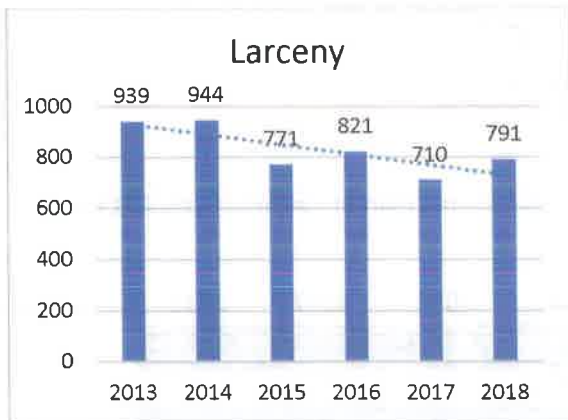

Fairfield Police Department
Index Crime Summary 2013-2018

The following is a summary of the Part 1 Index Crime Offenses for the Town of Fairfield from 2013 to 2018.

	2013	2014	2015	2016	2017	2018
Murder	0	0	0	0	0	0
Rape	4	4	4	3	2	1
Robbery	16	9	5	17	9	12
Aggr. Assault	8	20	12	18	12	21
Burglary	173	196	142	123	110	97
Larceny	939	944	771	821	710	791
MV Theft	39	30	35	59	102	65
Arson	1	2	1	0	0	0
Total Index Offenses	1180	1205	970	1041	945	987