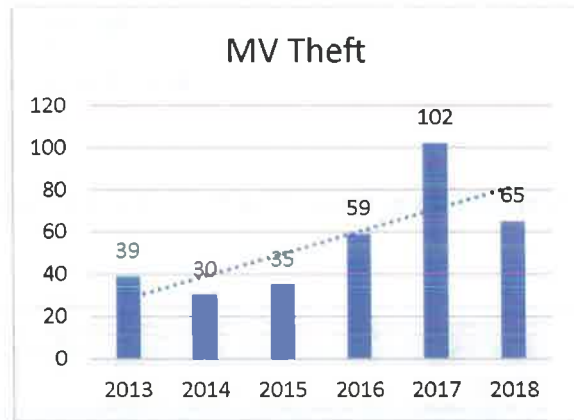

Fairfield Police Department
Index Crime Summary 2013-2018

The following is a summary of the Part 1 Index Crime Offenses for the Town of Fairfield from 2013 to 2018.

	2013	2014	2015	2016	2017	2018
Murder	0	0	0	0	0	0
Rape	4	4	4	3	2	1
Robbery	16	9	5	17	9	12
Aggr. Assault	8	20	12	18	12	21
Burglary	173	196	142	123	110	97
Larceny	939	944	771	821	710	791
MV Theft	39	30	35	59	102	65
Arson	1	2	1	0	0	0
Total Index Offenses	1180	1205	970	1041	945	987