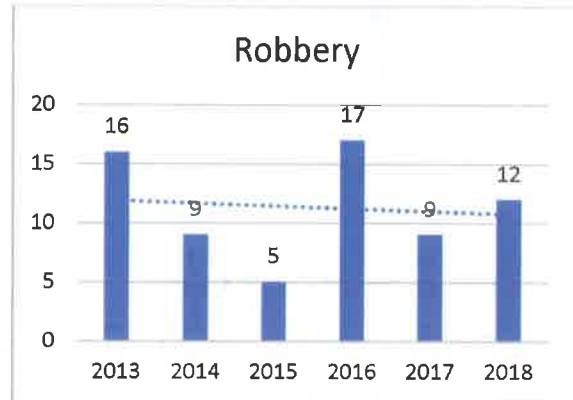

Fairfield Police Department
Index Crime Summary 2013-2018

The following is a summary of the Part 1 Index Crime Offenses for the Town of Fairfield from 2013 to 2018.

	2013	2014	2015	2016	2017	2018
Murder	0	0	0	0	0	0
Rape	4	4	4	3	2	1
Robbery	16	9	5	17	9	12
Aggr. Assault	8	20	12	18	12	21
Burglary	173	196	142	123	110	97
Larceny	939	944	771	821	710	791
MV Theft	39	30	35	59	102	65
Arson	1	2	1	0	0	0
Total Index Offenses	1180	1205	970	1041	945	987

The Part 1 Offenses are defined as follows:

- **Murder:** The willful killing of one human being by another
- **Rape:** Penetration, no matter how slight, of the vagina or anus with any body part or object, or oral penetration by a sex organ of another person, without the consent of such victim.
- **Robbery:** The taking or attempted to take anything of value from the care, custody or control of a person or persons by force or threat of force or violence and/or by putting the victim in fear.
- **Aggravated Assault:** The unlawful attack by one person upon another for the purpose on inflicting severe or aggravated bodily injury. This type of assault is usually accomplished by the use of a weapon or by means likely to produce death or great bodily harm.
- **Burglary:** The unlawful entry of a structure to commit a felony or theft.
- **Motor Vehicle Theft:** The theft or attempted theft of a motor vehicle.
- **Arson:** Any willful or malicious burning or attempt to burn, with or without intent to defraud, a dwelling house, public building, motor vehicle or aircraft, personal property of another, etc.